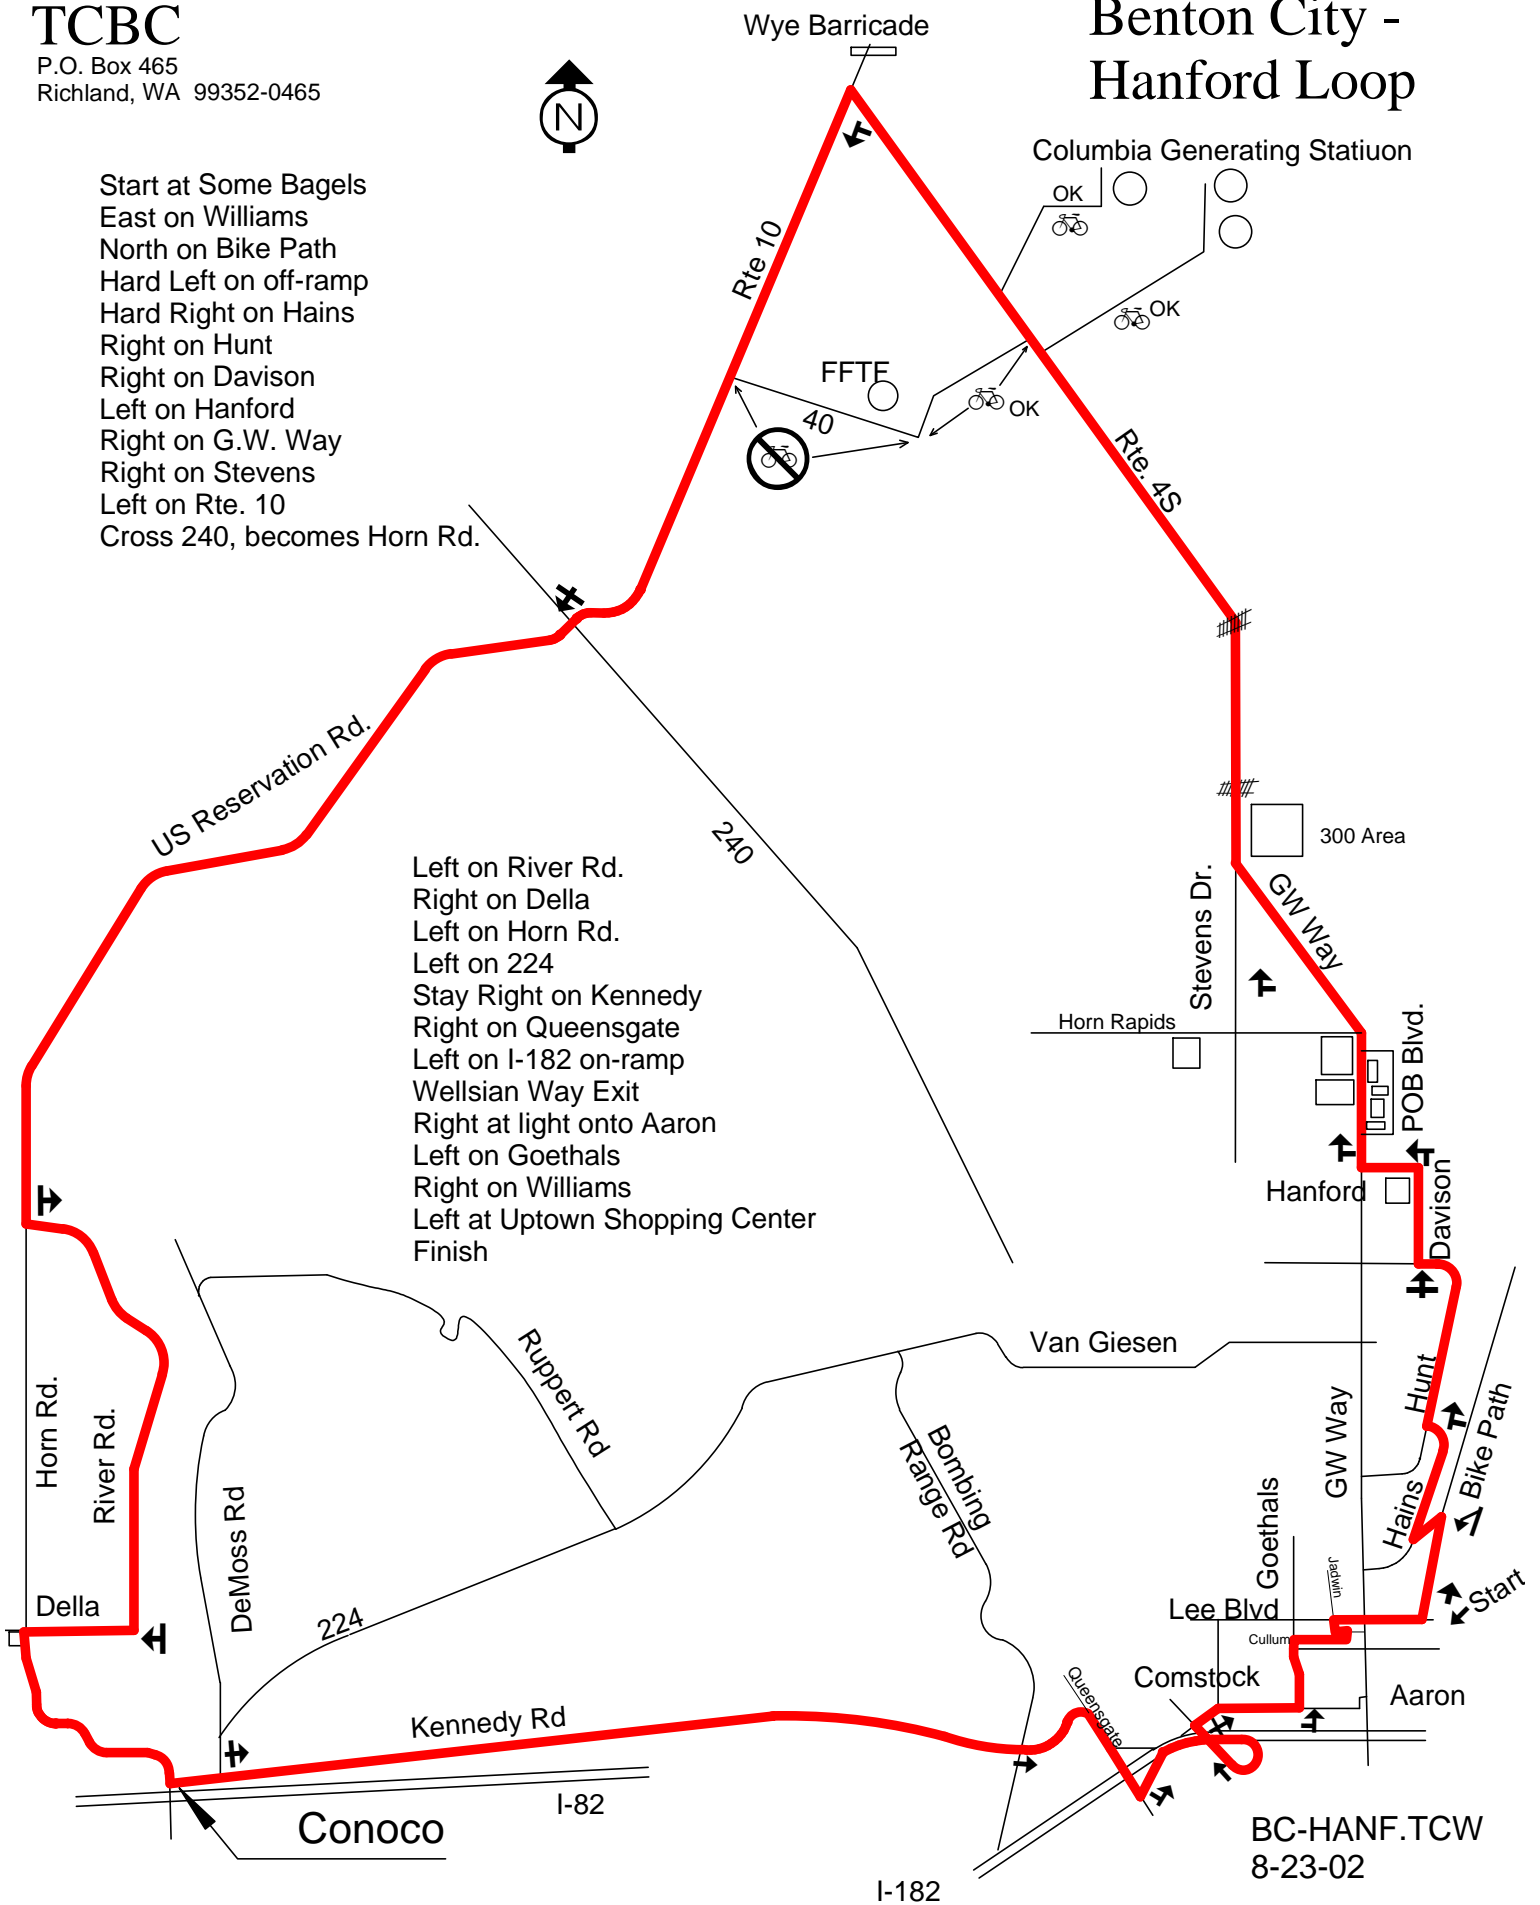

TCBC

P.O. Box 465  
Richland, WA 99352-0465

# Benton City - Hanford Loop

Start at Some Bagels  
 East on Williams  
 North on Bike Path  
 Hard Left on off-ramp  
 Hard Right on Hains  
 Right on Hunt  
 Right on Davison  
 Left on Hanford  
 Right on G.W. Way  
 Right on Stevens  
 Left on Rte. 10  
 Cross 240, becomes Horn Rd.

BC-HANF.TCW  
8-23-02