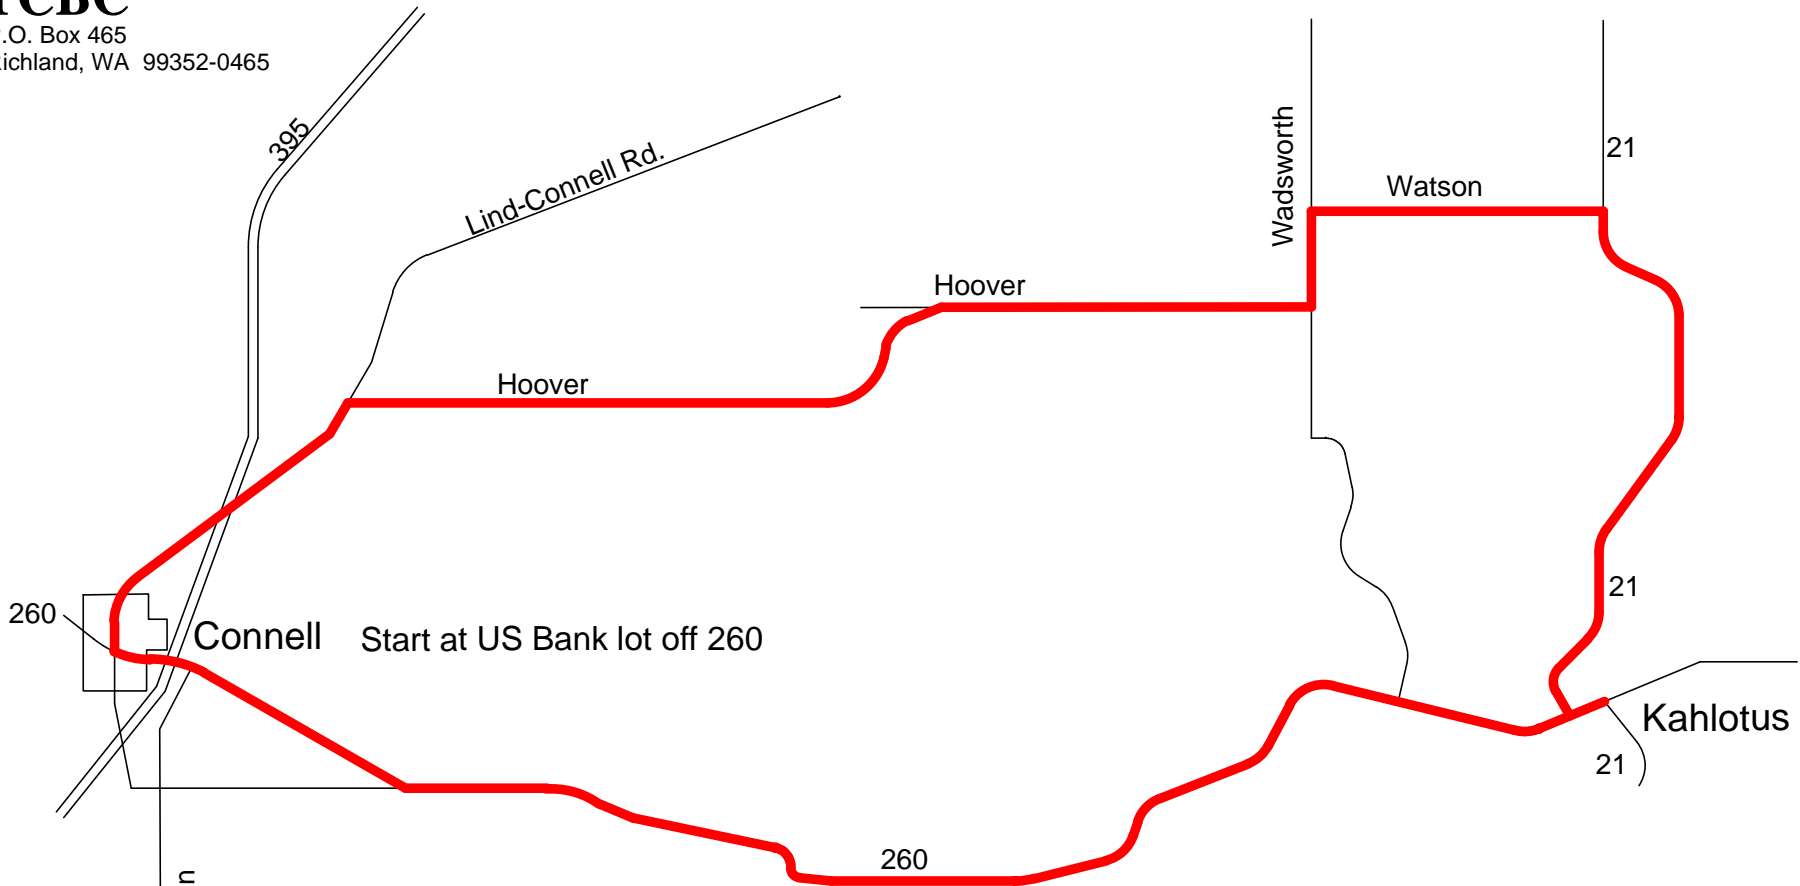

# TCBC

P.O. Box 465  
 Richland, WA 99352-0465

## Connell - Kahlotus

0.0	R	East on 260
16.7	S	Downtown Kahlotus
16.7	S	West on 260
16.9	R	North on 21
24.2	L	West on Watson
27.3	L	South on Wadsworth
28.3	R	West on Hoover
38.3	L	Southwest on Lind
40.8	C	Cross 395, straight thru Connell
42.8	S	US Bank

0.0	R	Short Ride, same start
16.7	S	East on 260
16.7	S	Downtown Kahlotus
16.7	S	West on 260
18.2	R	North on Wadsworth
22.2	L	West on Hoover
32.2	L	Southwest on Lind
34.7	C	Cross 395
37.0	S	US Bank

CONNKAHL.TCW  
 3-1-95