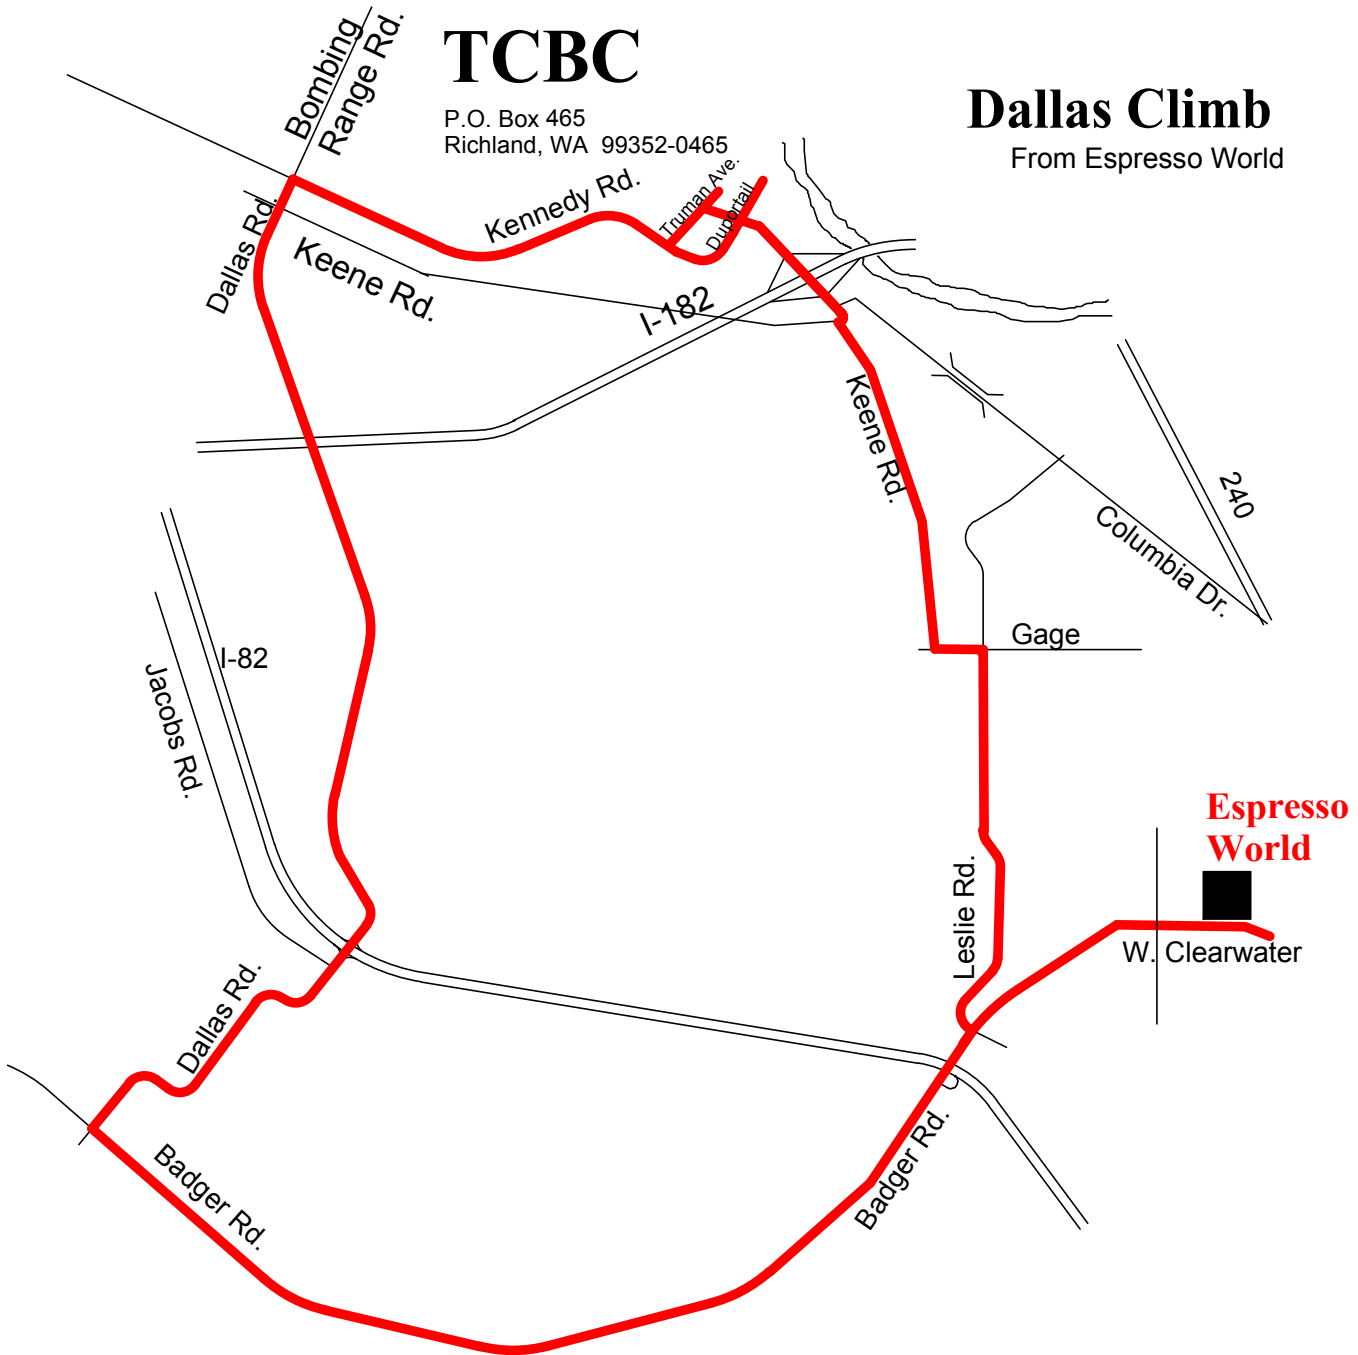

# TCBC

P.O. Box 465  
Richland, WA 99352-0465

## Dallas Climb

From Espresso World

Start at Espresso World on Clearwater

West on Clearwater

- 2.7 R Leslie Rd.
- 4.9 L Gage Blvd.
- 5.0 R Keene Rd.
- 7.4 R Queensgate
- 8.2 Cross Duportail
- 8.7 L Truman
- 9.0 R Kennedy Rd.
- 10.2 L Dallas Rd.
- 14.5 L Badger Rd.
- 21.7 Leslie Rd. ( no turn)
- 24.4 Finish at Espresso World

Reverse Route

- West on Clearwater
- 2.7 Pass Leslie Rd.
- 9.9 R Dallas Rd.
- 14.2 R Kennedy Rd.
- 15.7 R Queensgate ( WalMart)
- 16.5 L Keene Rd.
- 18.9 L Gage Blvd.
- 19.0 R Leslie Rd.
- 21.2 L Clearwater Ave.
- 23.9 Finish at Espresso World