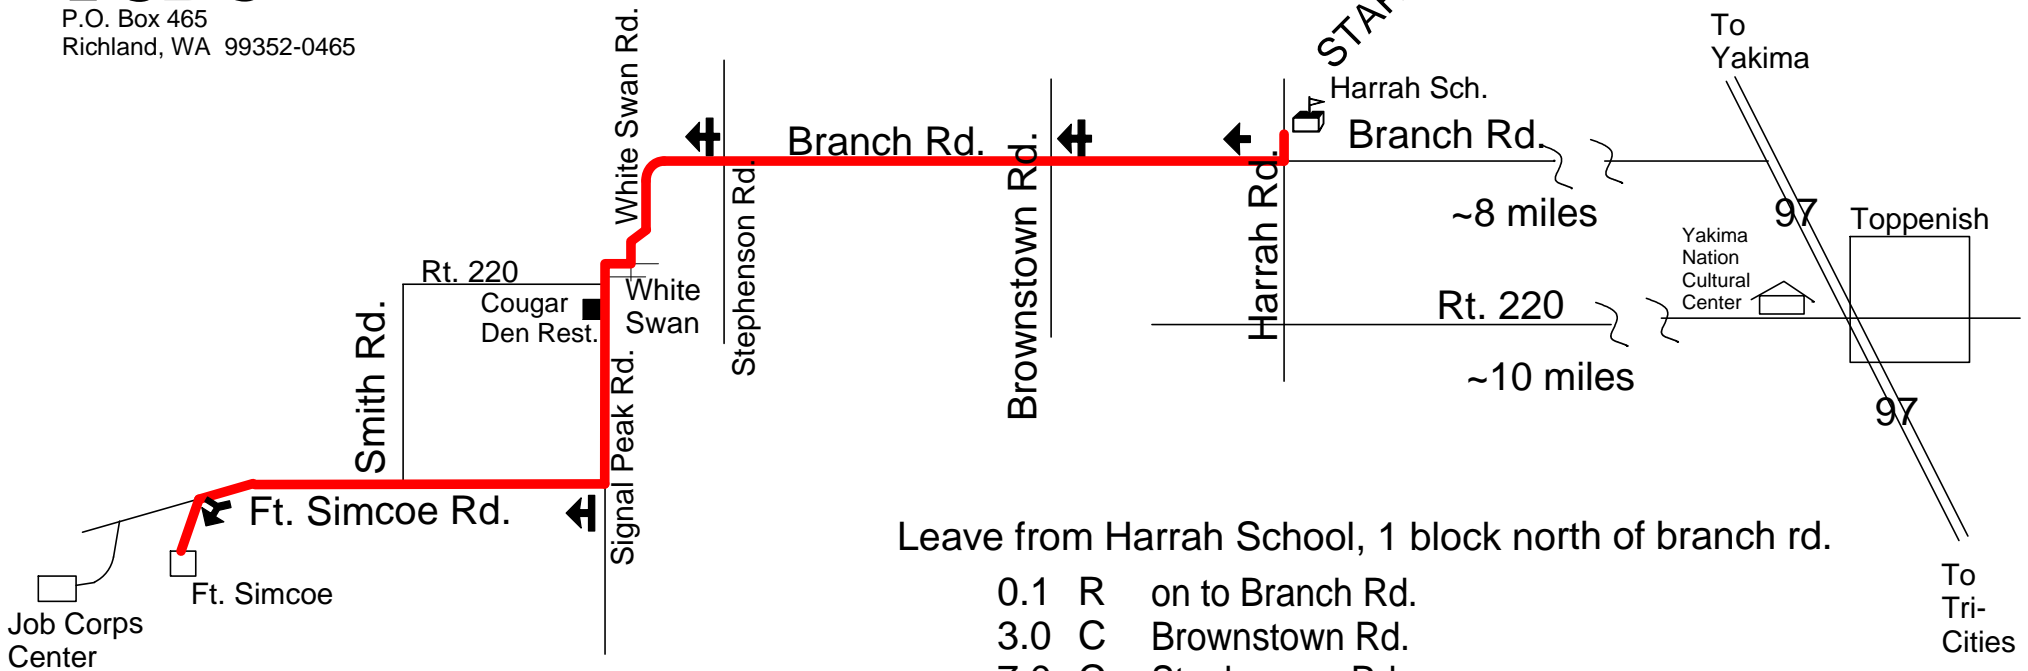

# TCBC

P.O. Box 465  
Richland, WA 99352-0465

## Ft. Simcoe Ride

Leave from Harrah School, 1 block north of branch rd.

- 0.1 R on to Branch Rd.
  - 3.0 C Brownstown Rd.
  - 7.0 C Stephenson Rd.
  - 8.7 L Bear left onto White Swan Rd.
  - 10.4 R Thru White Swan onto Signal Peak Rd.
  - 12.8 L Ft. Simcoe Rd.
  - 15.6 R Ft. Simcoe Turnoff
  - 18.5 L Job Corps Center
- Return on reverse route. Total 37.0 miles.