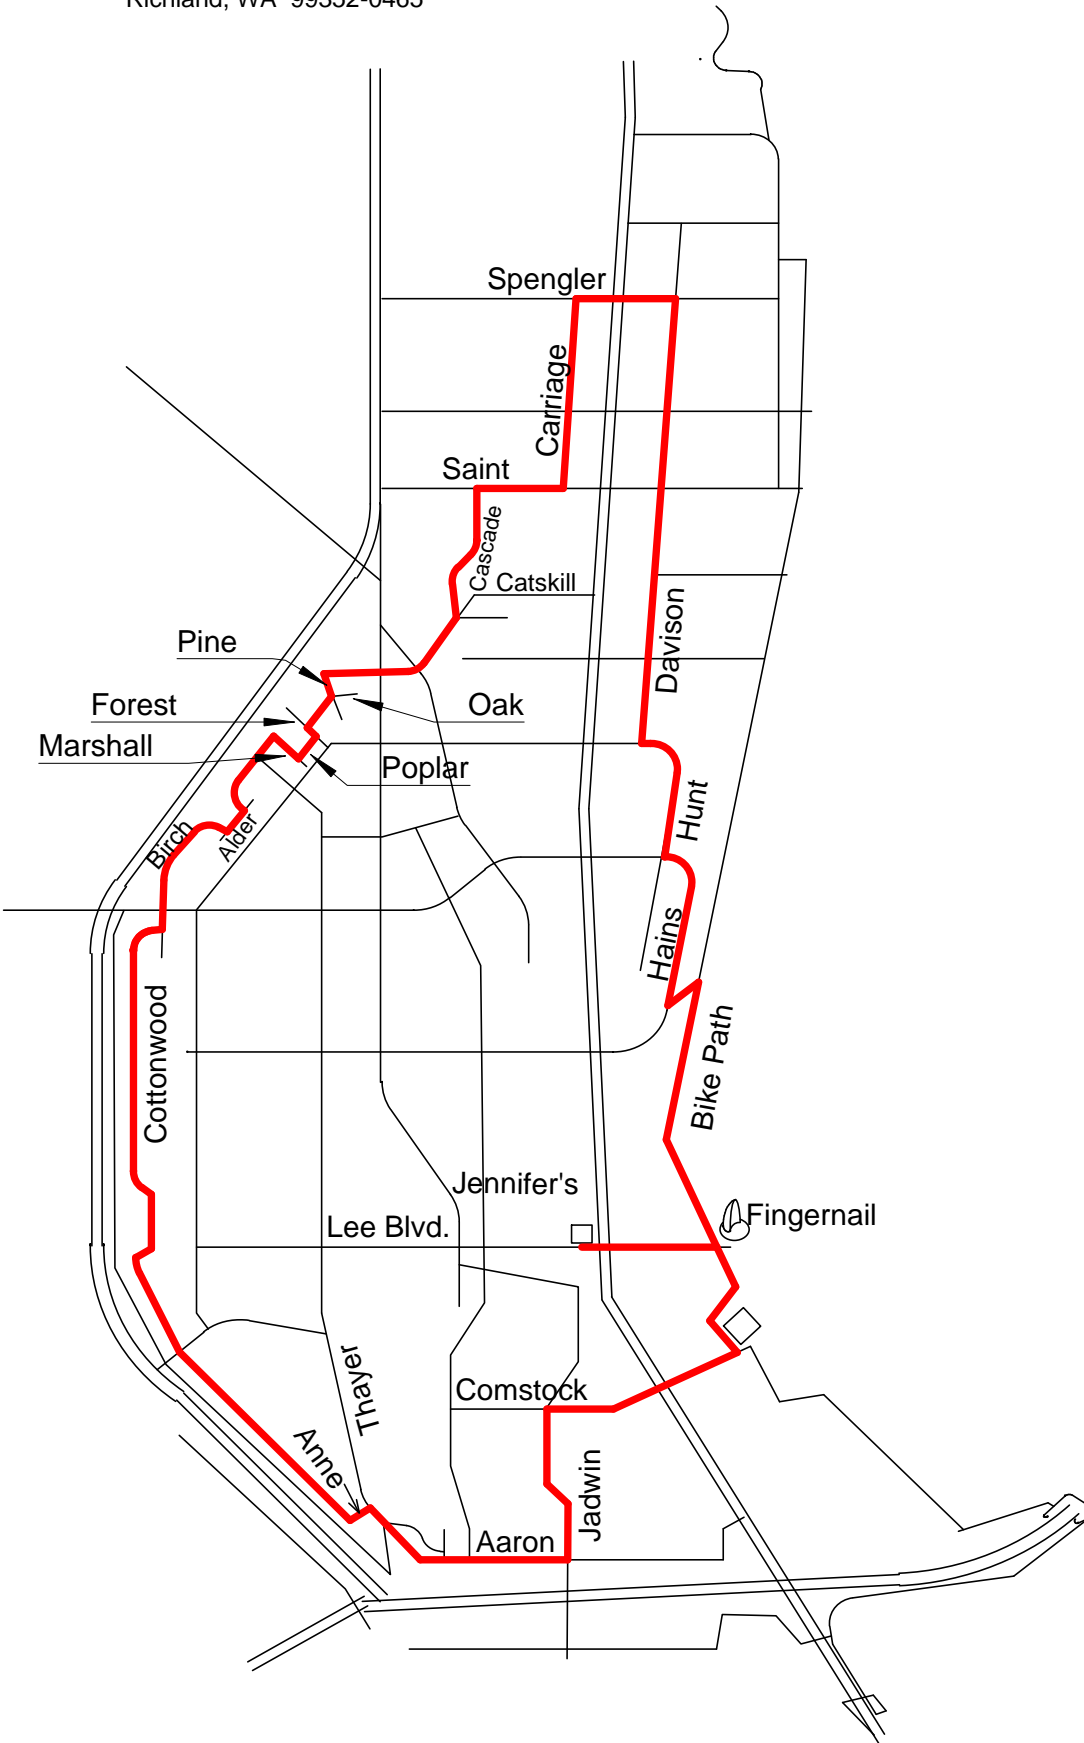

TCBC

P.O. Box 465
 Richland, WA 99352-0465

Ride Around Richland

Start at Taste

- 0.0 L Lee Blvd.
- 0.1 L Bike Path
- 0.9 L Path off-ramp
- 0.9 R Hains
- 1.6 R Hunt
- 2.1 R Davison
- 3.4 L Spengler
- 3.7 L Carriage
- 4.2 R Saint
- 4.4 L Cascade
- 4.8 R Catskill
- 5.2 L Pine
- 5.3 R Oak
- 5.4 L Forest
- 5.5 R Poplar
- 5.5 R Marshall
- 5.7 L Birch
- 6.4 R Alder
- 6.4 R Birch
- 6.7 R Cottonwood
- 9.2 L Anne
- 9.3 R Thayer
- 9.5 L Aaron
- 10.0 L Jadwin
- 10.4 R Comstock
- 10.9 L Bradley Blvd.
- 11.6 L Lee Blvd.
- 11.7 R Taste