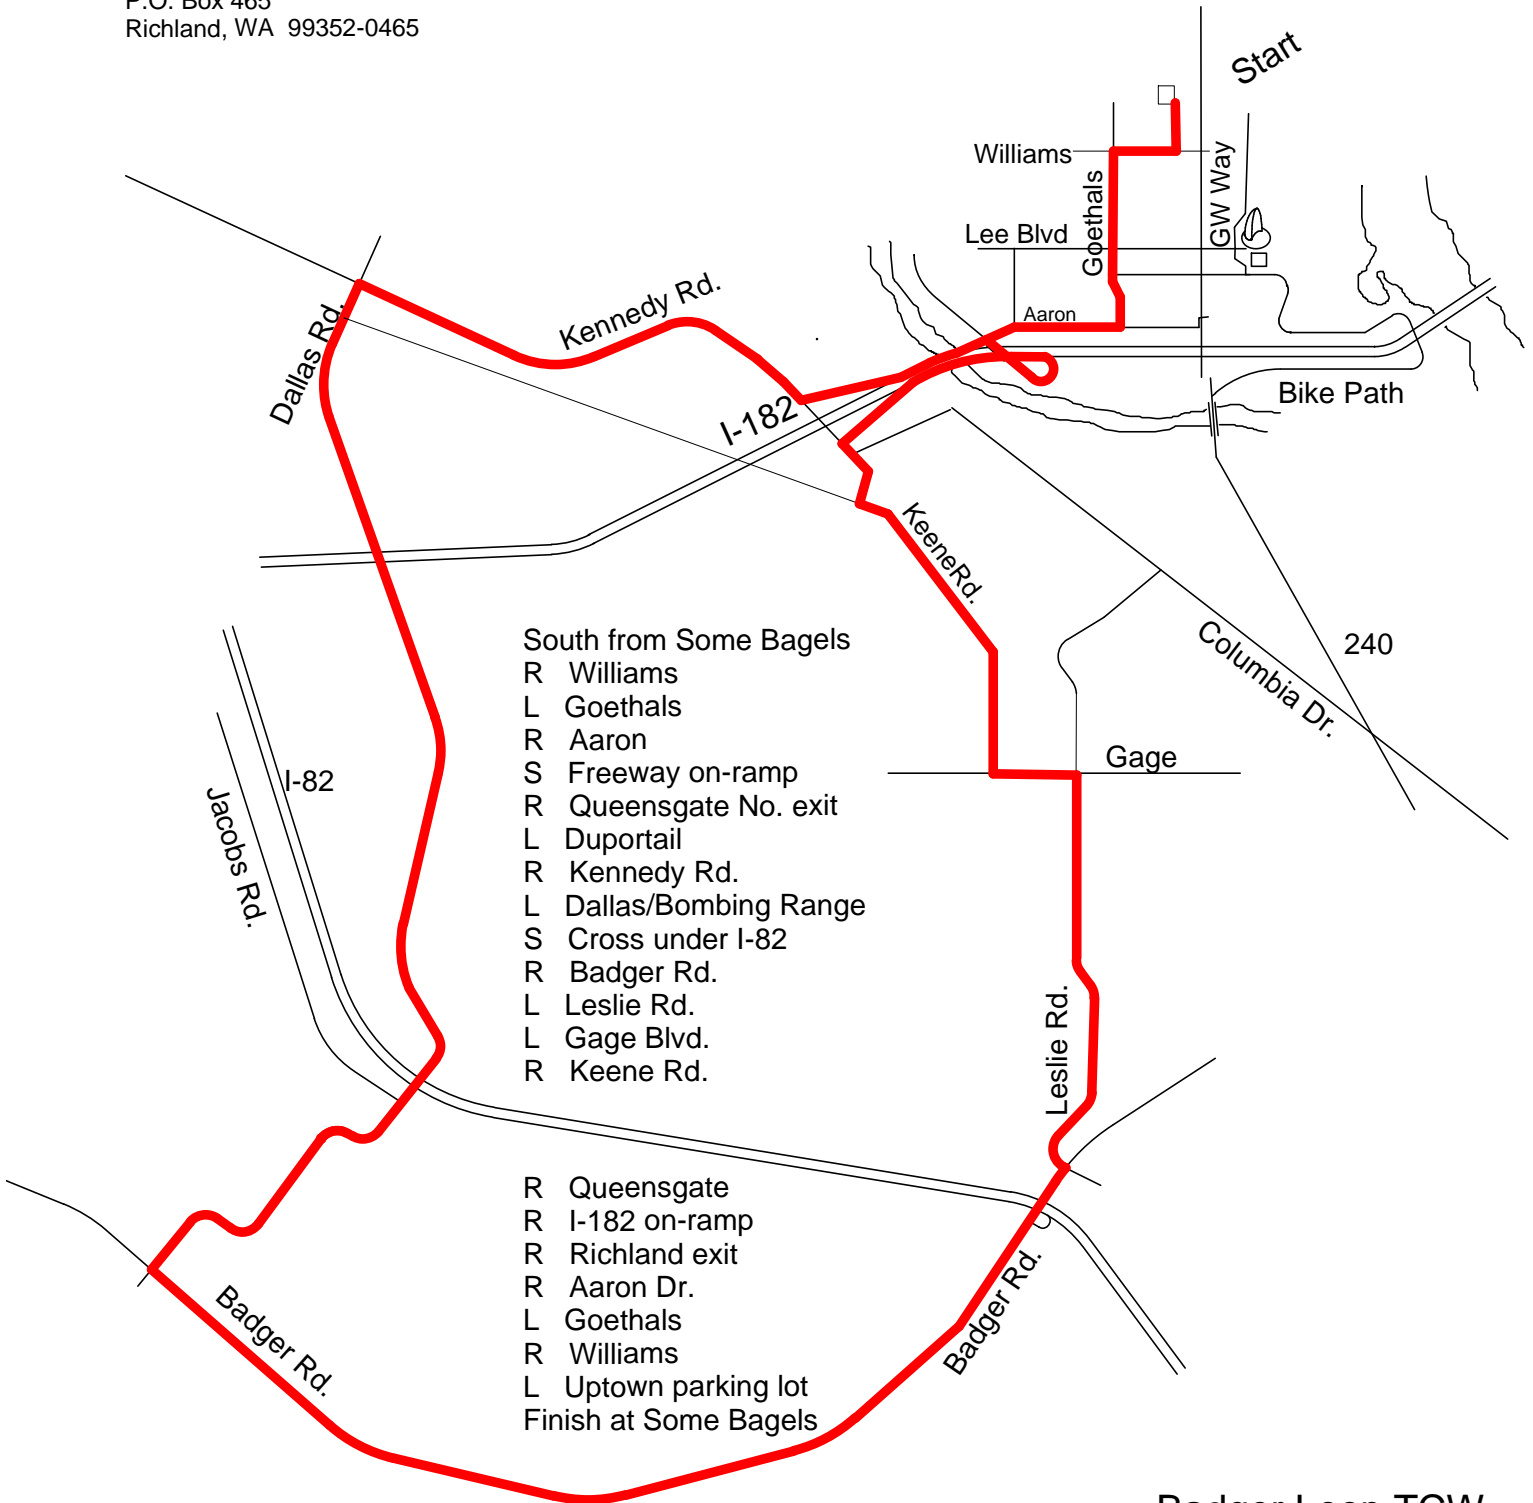

TCBC

P.O. Box 465
Richland, WA 99352-0465

Badger Loop

From Some Bagels

Badger Loop.TCW
3-31-02