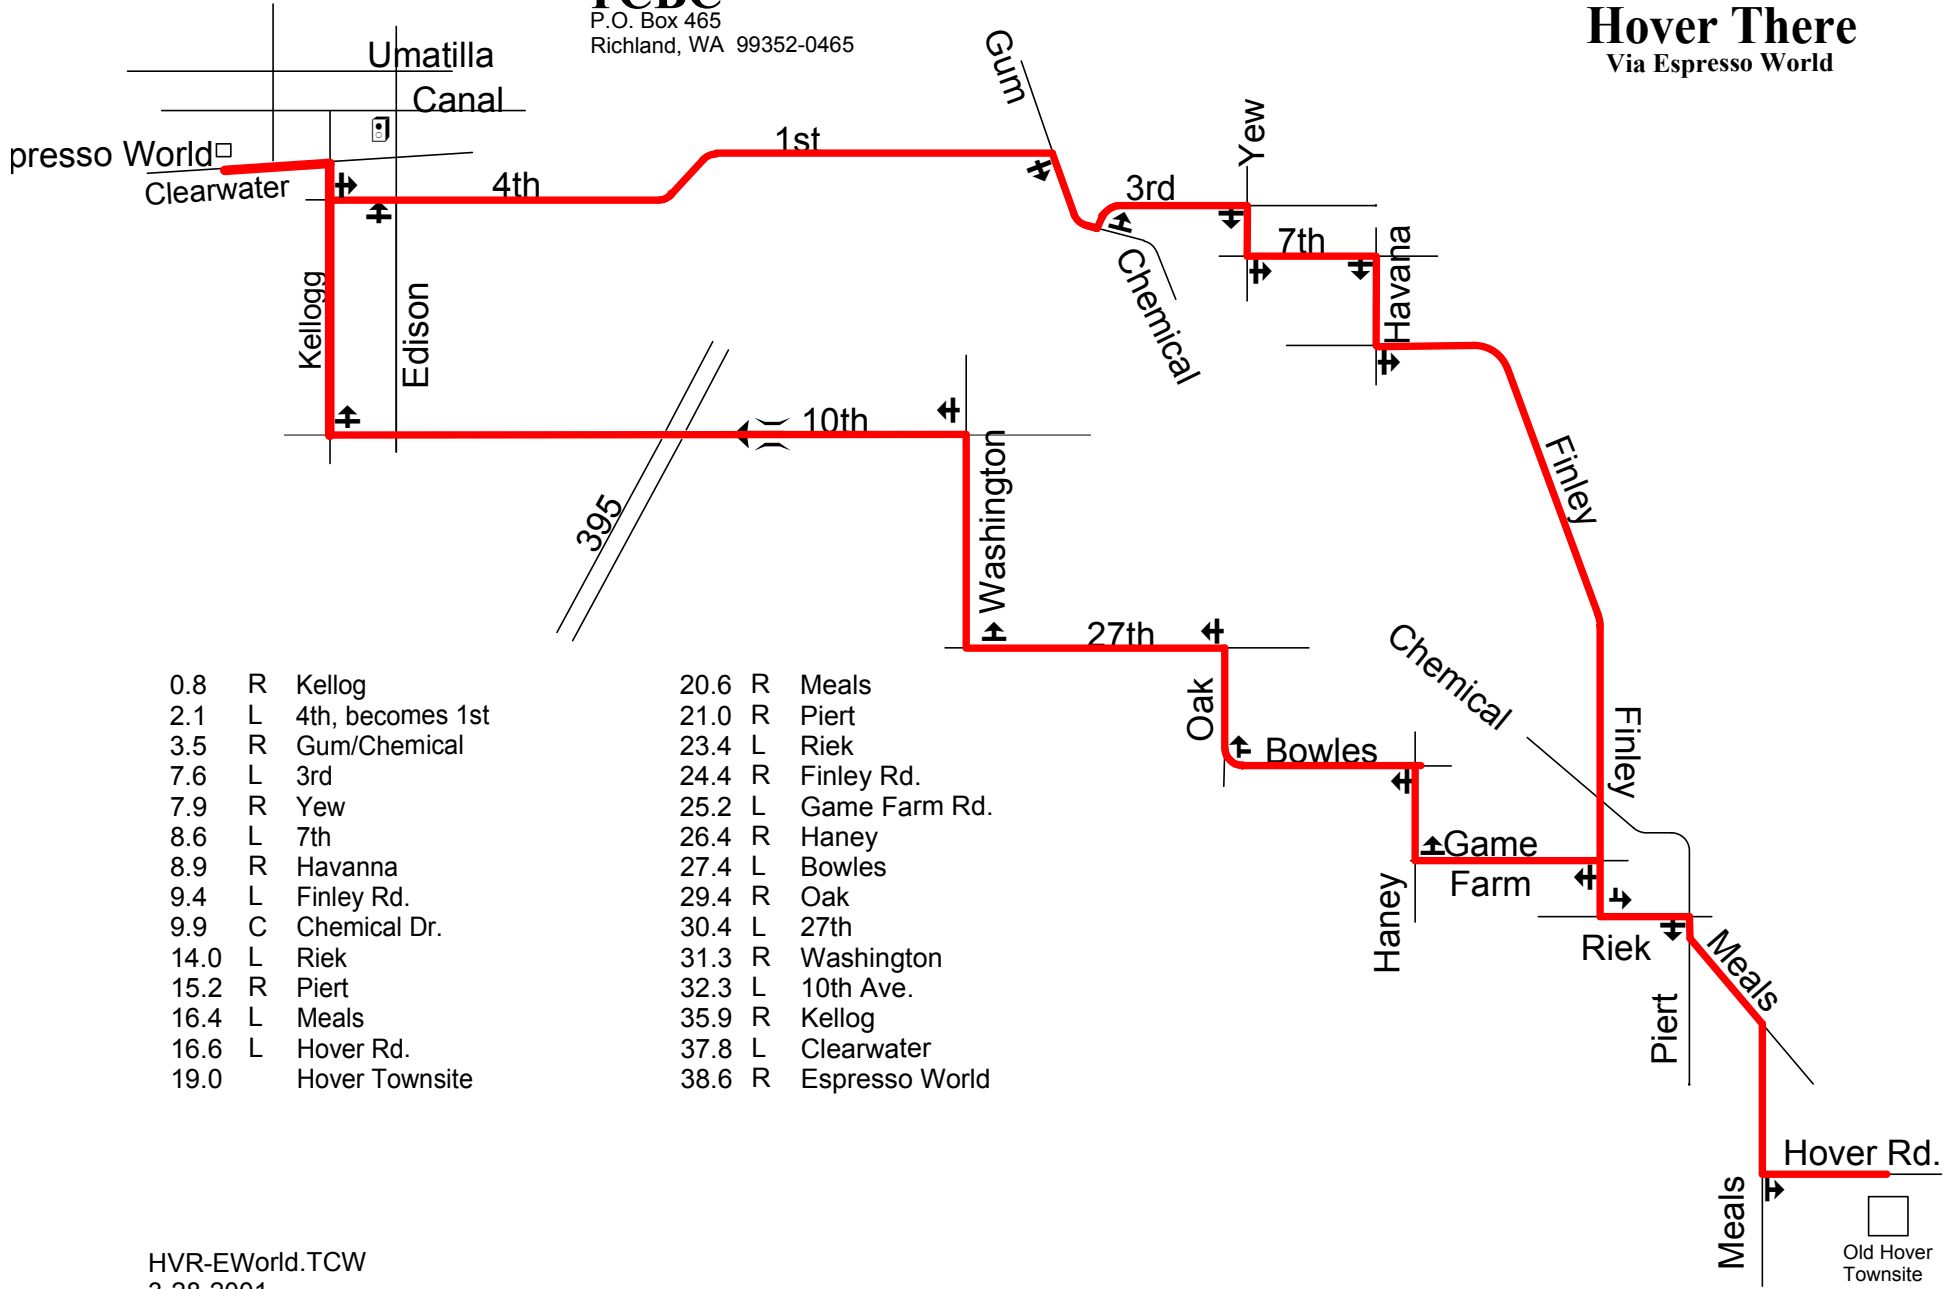

TCBC
P.O. Box 465
Richland, WA 99352-0465

Hover There

Via Espresso World

- 0.8 R Kellogg
- 2.1 L 4th, becomes 1st
- 3.5 R Gum/Chemical
- 7.6 L 3rd
- 7.9 R Yew
- 8.6 L 7th
- 8.9 R Havana
- 9.4 L Finley Rd.
- 9.9 C Chemical Dr.
- 14.0 L Riek
- 15.2 R Piert
- 16.4 L Meals
- 16.6 L Hover Rd.
- 19.0 Hover Townsite

- 20.6 R Meals
- 21.0 R Piert
- 23.4 L Riek
- 24.4 R Finley Rd.
- 25.2 L Game Farm Rd.
- 26.4 R Haney
- 27.4 L Bowles
- 29.4 R Oak
- 30.4 L 27th
- 31.3 R Washington
- 32.3 L 10th Ave.
- 35.9 R Kellogg
- 37.8 L Clearwater
- 38.6 R Espresso World