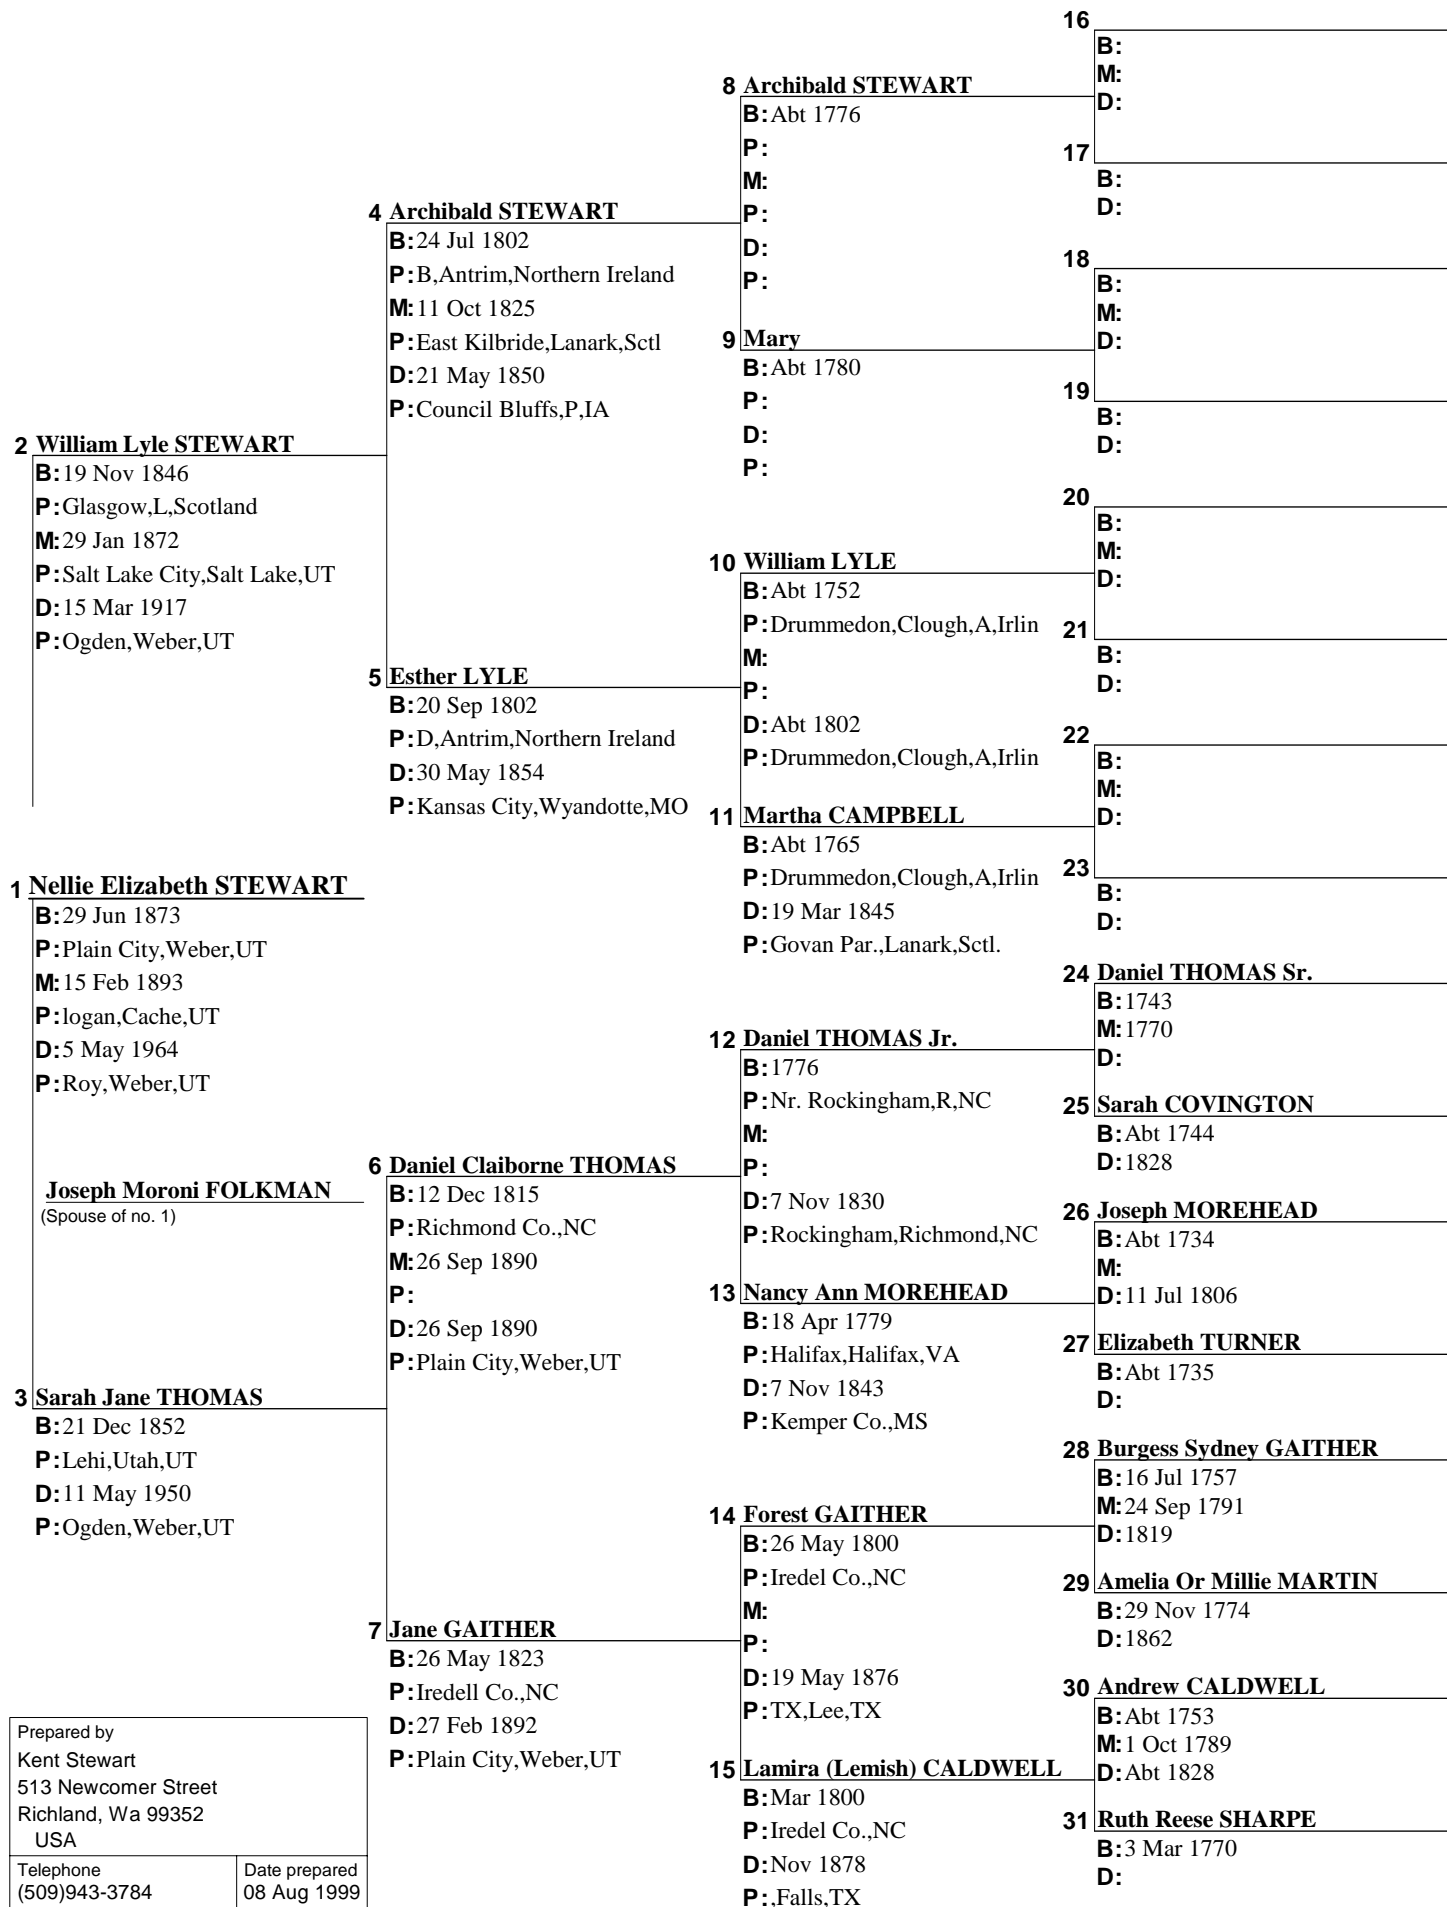

Pedigree Chart

Chart no. 1

Prepared by Kent Stewart 513 Newcomer Street Richland, Wa 99352 USA	
Telephone (509)943-3784	Date prepared 08 Aug 1999